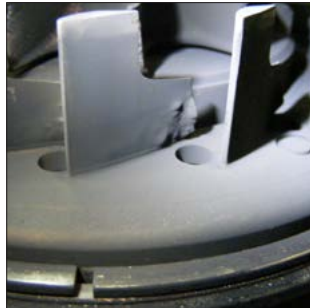

# CRITICAL INSTRUCTIONS

Application: **Scania Various**

Part Number:  
**3776926D/3776926**  
**3787499D/3787499**  
**3779069, 3795622**  
**3795453, 3795454**

WHEN FITTING THIS TURBO, IT IS **CRITICAL** THE FOLLOWING INSTRUCTIONS ARE ADHERED TO:

- **Check/Replace EGR valve before fitting turbocharger**

There have been issues with the EGR valve failing on this application, resulting in damage to the turbocharger. Failure to check/replace the valve may result in immediate damage to the turbocharger.